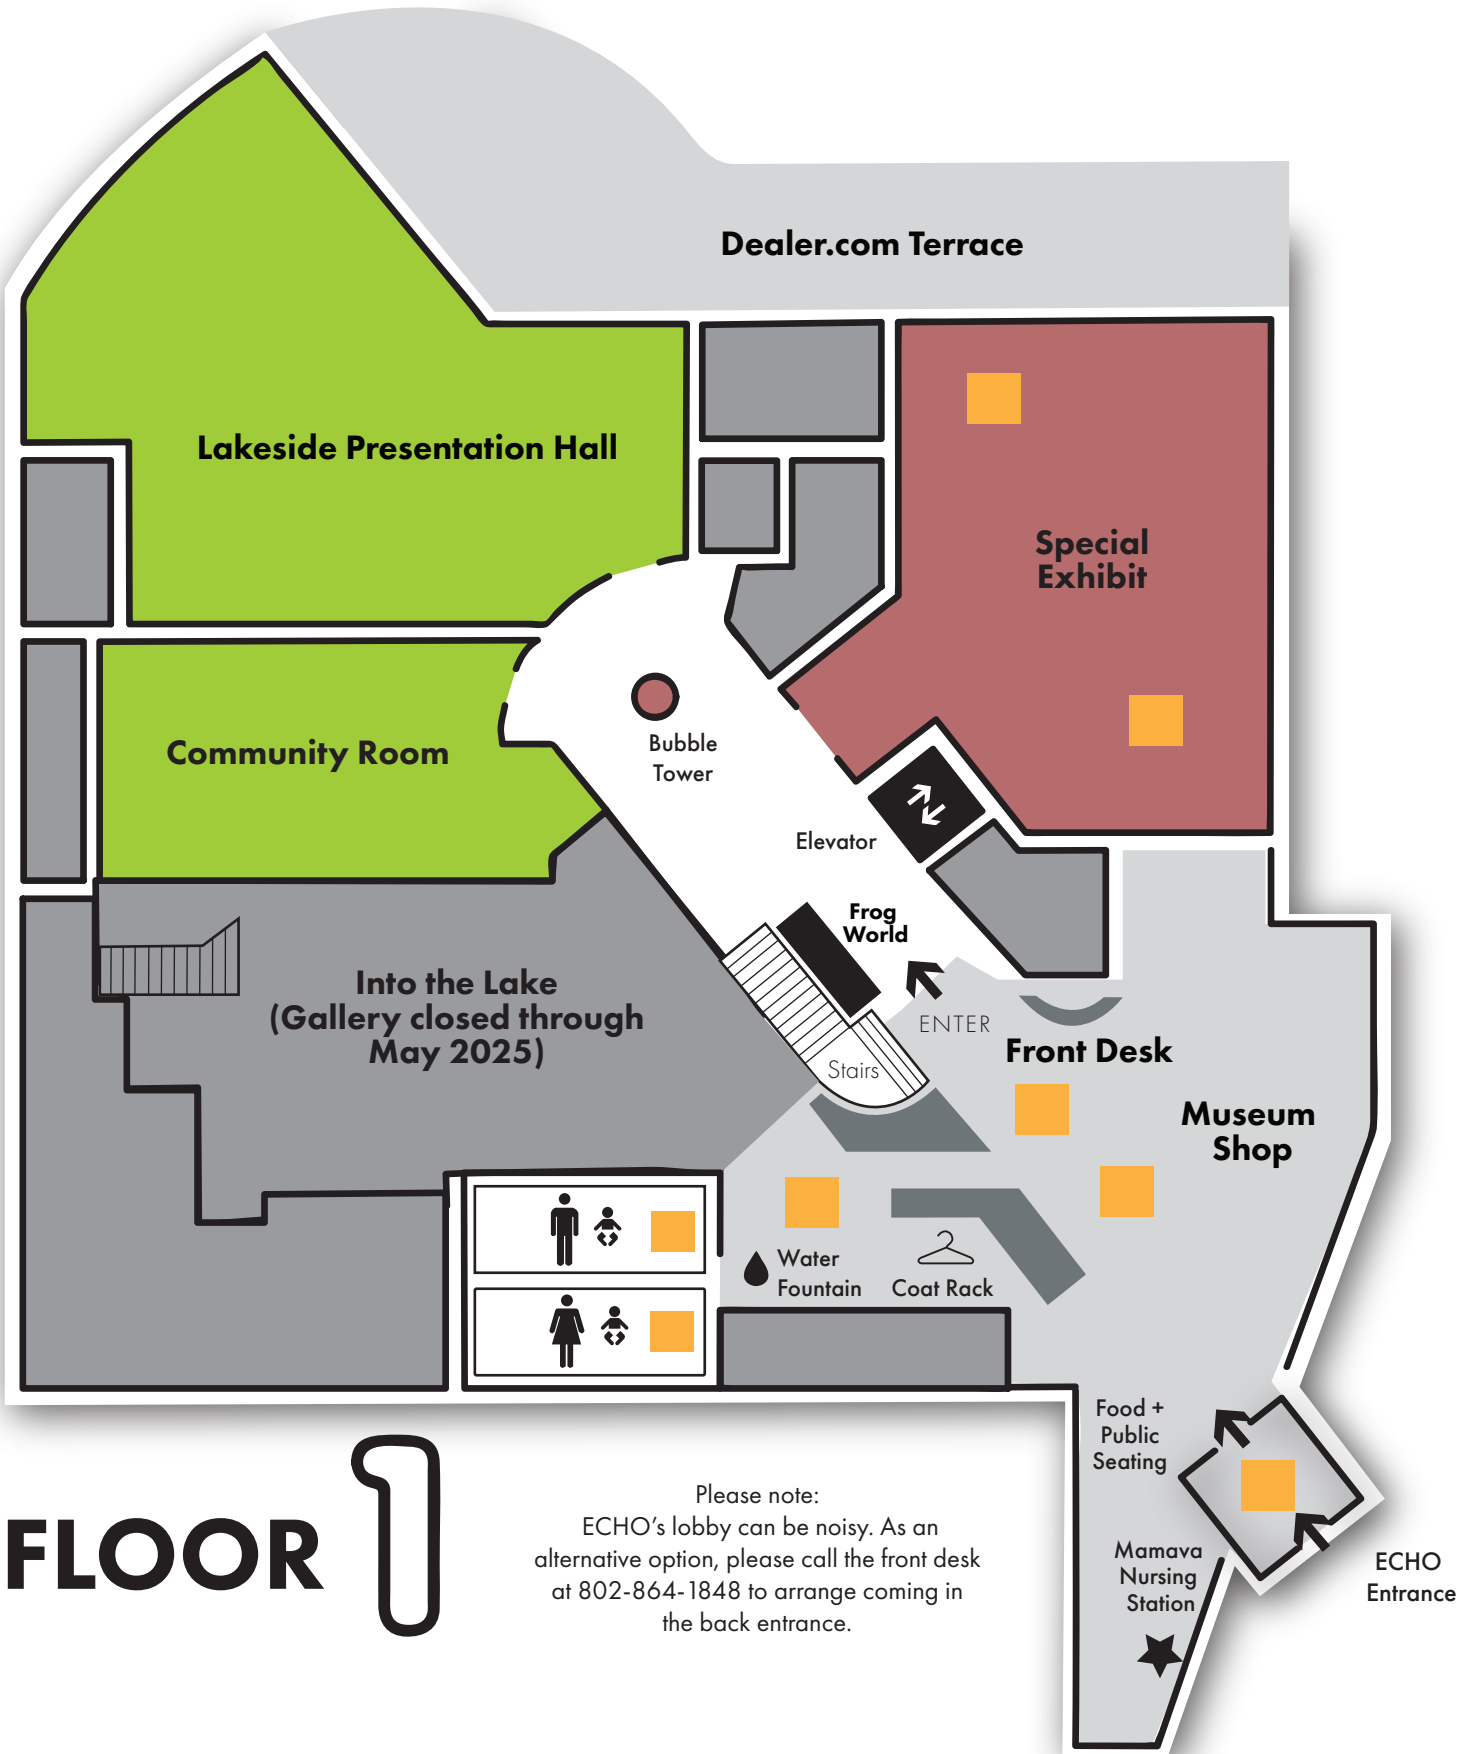

Sensory Map

- Public space
- Low Light space
- Staff only
- Tactile activities
- Uncrowded & Quiet space
- Possible Noise

Sensory Map

- Public space
- Low Light space
- Staff only
- Tactile activities
- Uncrowded & Quiet space
- Possible Noise

FLOOR 2

Please note:
ECHO's lobby can be noisy. As an alternative option, please call the front desk at 802-864-1848 to arrange coming in the back entrance.