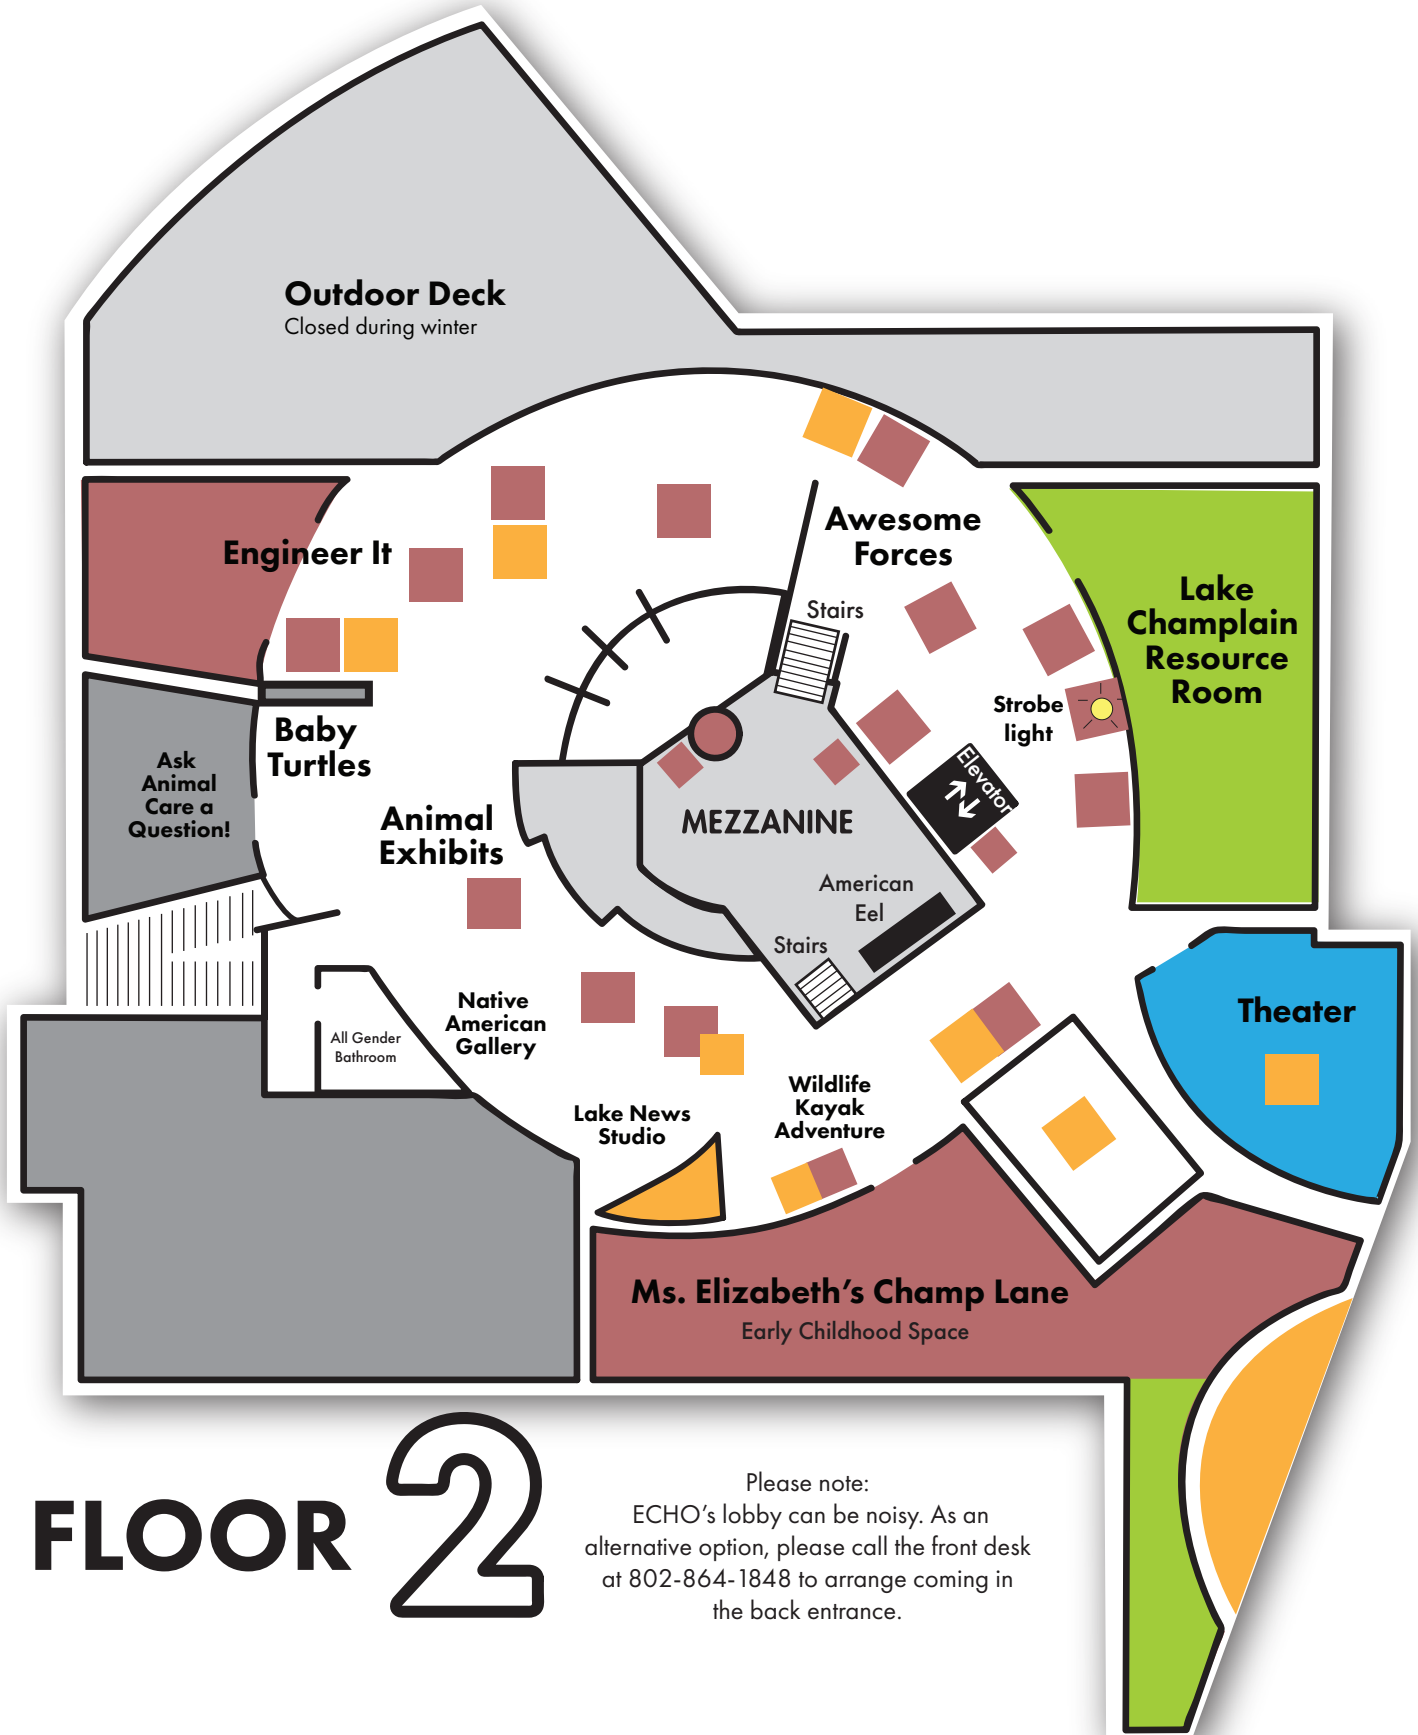

Sensory Map

- Public space
- Low Light space
- Staff only
- Tactile activities
- Uncrowded & Quiet space
- Possible Noise

Sensory Map

- Public space
- Low Light space
- Staff only
- Tactile activities
- Uncrowded & Quiet space
- Possible Noise

FLOOR 2

Please note:
ECHO's lobby can be noisy. As an alternative option, please call the front desk at 802-864-1848 to arrange coming in the back entrance.